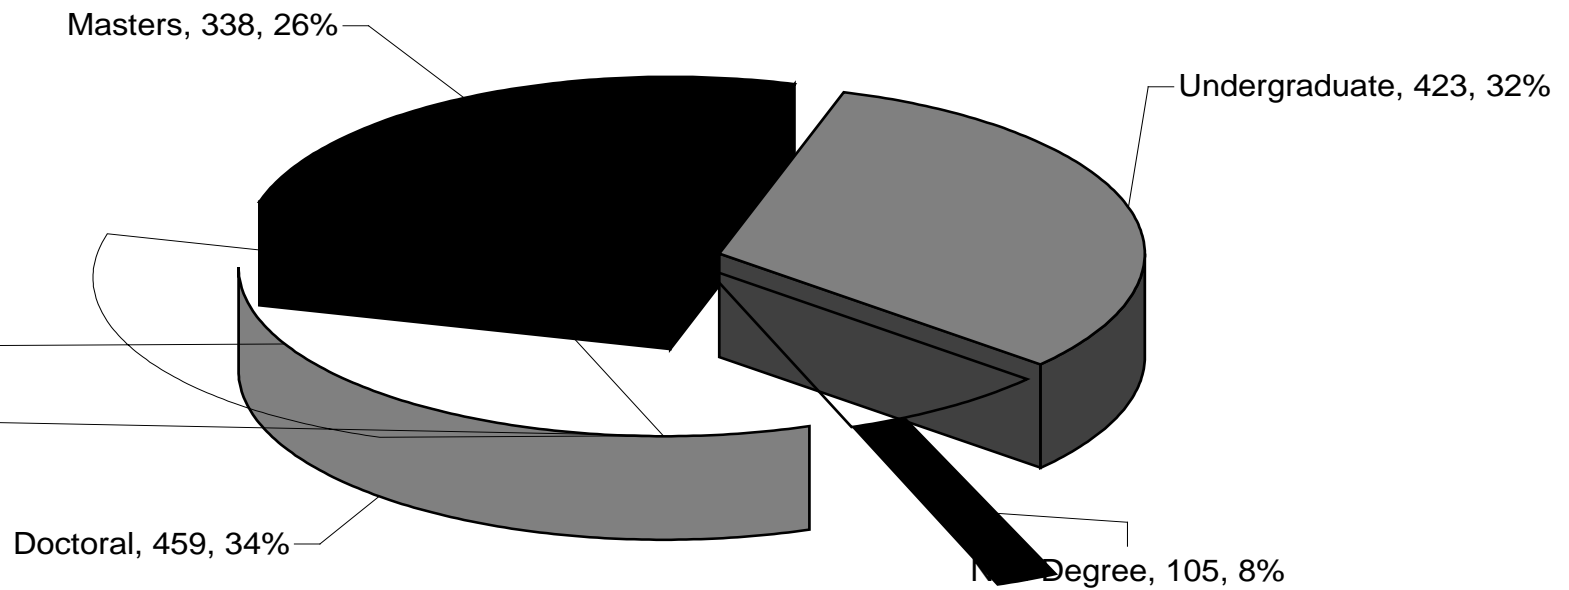

## USF International Students Per Academic Level

NOTE: Non-degree includes exchange students.

Fall 2009 Total Enrollment = 13 25  
Source: USF Data Warehouse Add/Drop Benchmark 8/31/2009

International Affairs  
International Services  
Fall 2009

## Top 10 Undergraduate Majors

**Number of International Students Per Country (Alphabetical Order)**

<b>Country</b>	<b># Per</b>	<b>% of total</b>
Albania	6	0.5%
Algeria	1	0.1%
Argentina	7	0.5%